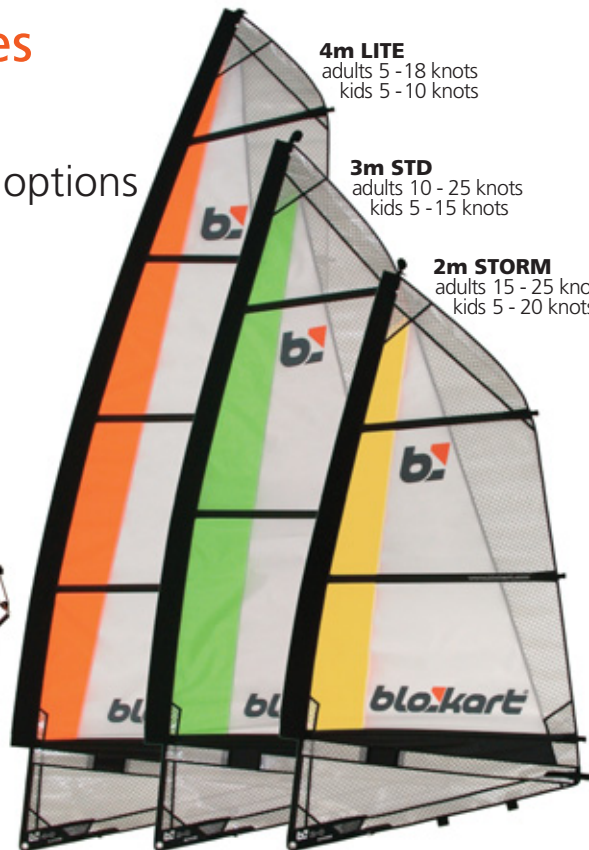

Wind ranges stated should be used as a guide only and will vary dependent on weight of user and surface conditions.

These are just some of our accessories available for you and your blo.kart, for a full range visit www.blo.kart.com