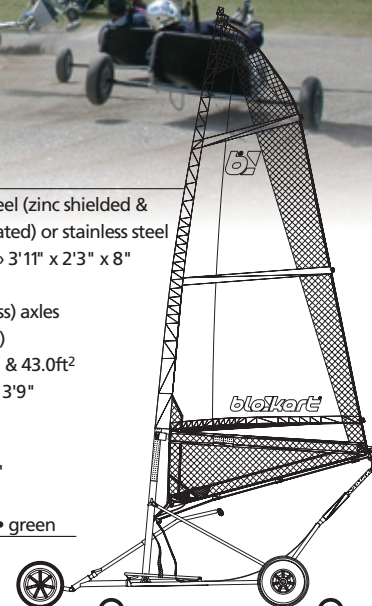

The fastest recorded speed in a blokart is 93kph (57mph)

fast

Able to accelerate quickly, the blokart is perfect for tight pack situations in small areas. Being light and stable it allows for close exciting action, much like speedway or motocross racing.

compact

Because of its small size and extreme manoeuvrability the blokart can be used almost anywhere – from beaches to parking lots, sport and recreation grounds, tennis courts and now even on ice!

Weighing only 27kg (55lbs), the blokart is portable enough to fit in the trunk of most cars. It can be assembled from its unique carry bag without tools in a few minutes.

chassis	high strength steel (zinc shielded & silver powder coated) or stainless steel
bag dimensions	1.2m x 0.7 x 0.2m ◊ 3'11" x 2'3" x 8"
standard sail	3.0m ² ◊ 32.3ft ²
suspension	flexible grp (fibreglass) axles
mast	4 piece grp (fibreglass)
optional sails	2.0m ² & 4.0m ² ◊ 21.5ft ² & 43.0ft ²
height	(with 3.0m sail) 4.2m ◊ 13'9"
weight	27kg ◊ 55lbs
width	1.4m ◊ 4'7"
wheel base	(front to back) 1.65m ◊ 5'5"
set up time	5 minutes
sail colours	red • orange • yellow • blue • green